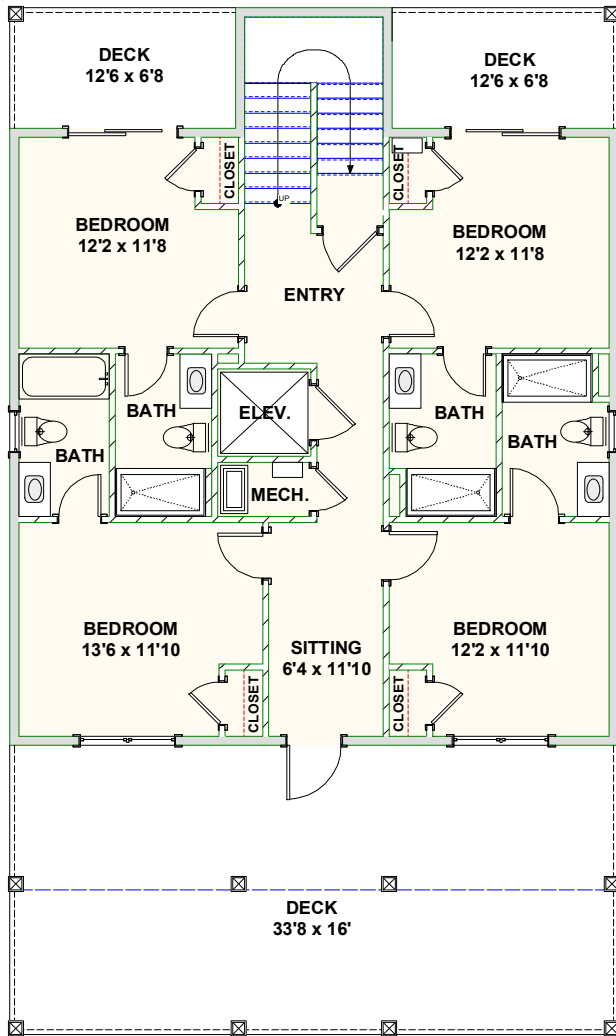

CAROLINA BLUEWATER CONSTRUCTION

BUILDING TOMORROW WITH AFFORDABLE QUALITY HOMES

910-575-7100

6934-9 BEACH DR SW, OCEAN ISLE BEACH, NC 28469

BEACH HOME 270

2,499 SQ FT | 5 BEDROOMS | 5 BATHS—1 HALF BATH | 1,326 SQ FT DECKS

WWW.CAROLINABLUEWATERCONSTRUCTION.COM

BEACH HOME 270

2,499 SQ FT | 5 BEDROOMS | 5 BATHS—1 HALF BATH | 1,326 SQ FT DECKS

33'8" x 46'10"

1ST FLOOR - FLOOR PLAN

2ND FLOOR - FLOOR PLAN

CAROLINA
BLUEWATER
CONSTRUCTION