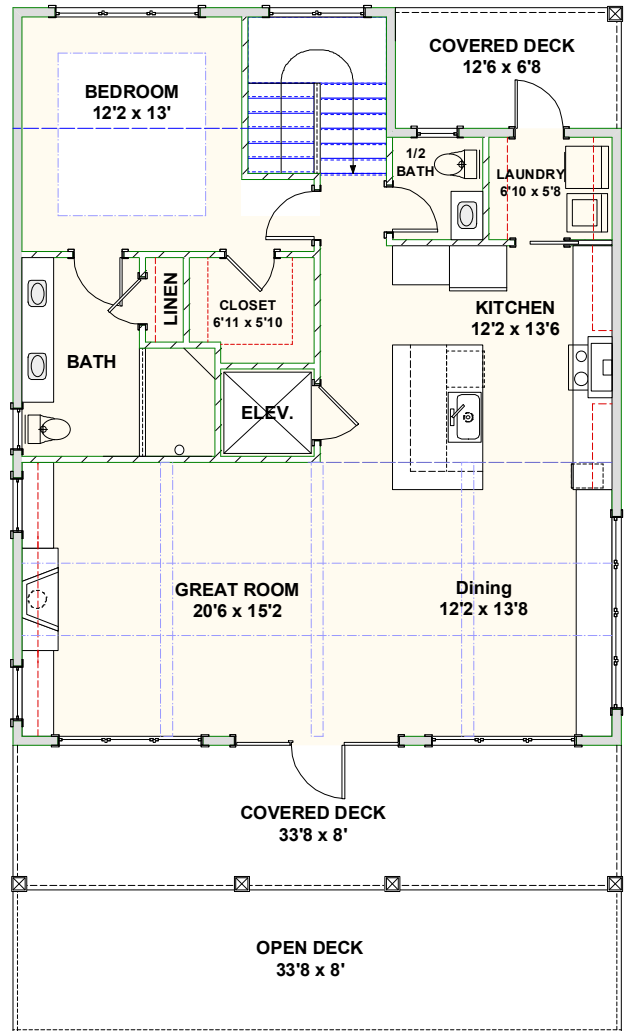

CAROLINA BLUEWATER CONSTRUCTION

BUILDING TOMORROW WITH AFFORDABLE QUALITY HOMES

910-575-7100

6934-9 BEACH DR SW, OCEAN ISLE BEACH, NC 28469

BEACH HOME 270

2,499 SQ FT | 5 BEDROOMS | 5 BATHS—1 HALF BATH | 1,326 SQ FT DECKS

WWW.CAROLINABLUEWATERCONSTRUCTION.COM

BEACH HOME 270

2,499 SQ FT | 5 BEDROOMS | 5 BATHS—1 HALF BATH | 1,326 SQ FT DECKS

33'8" x 46'10"

1ST FLOOR - FLOOR PLAN

2ND FLOOR - FLOOR PLAN

CAROLINA
BLUEWATER
CONSTRUCTION